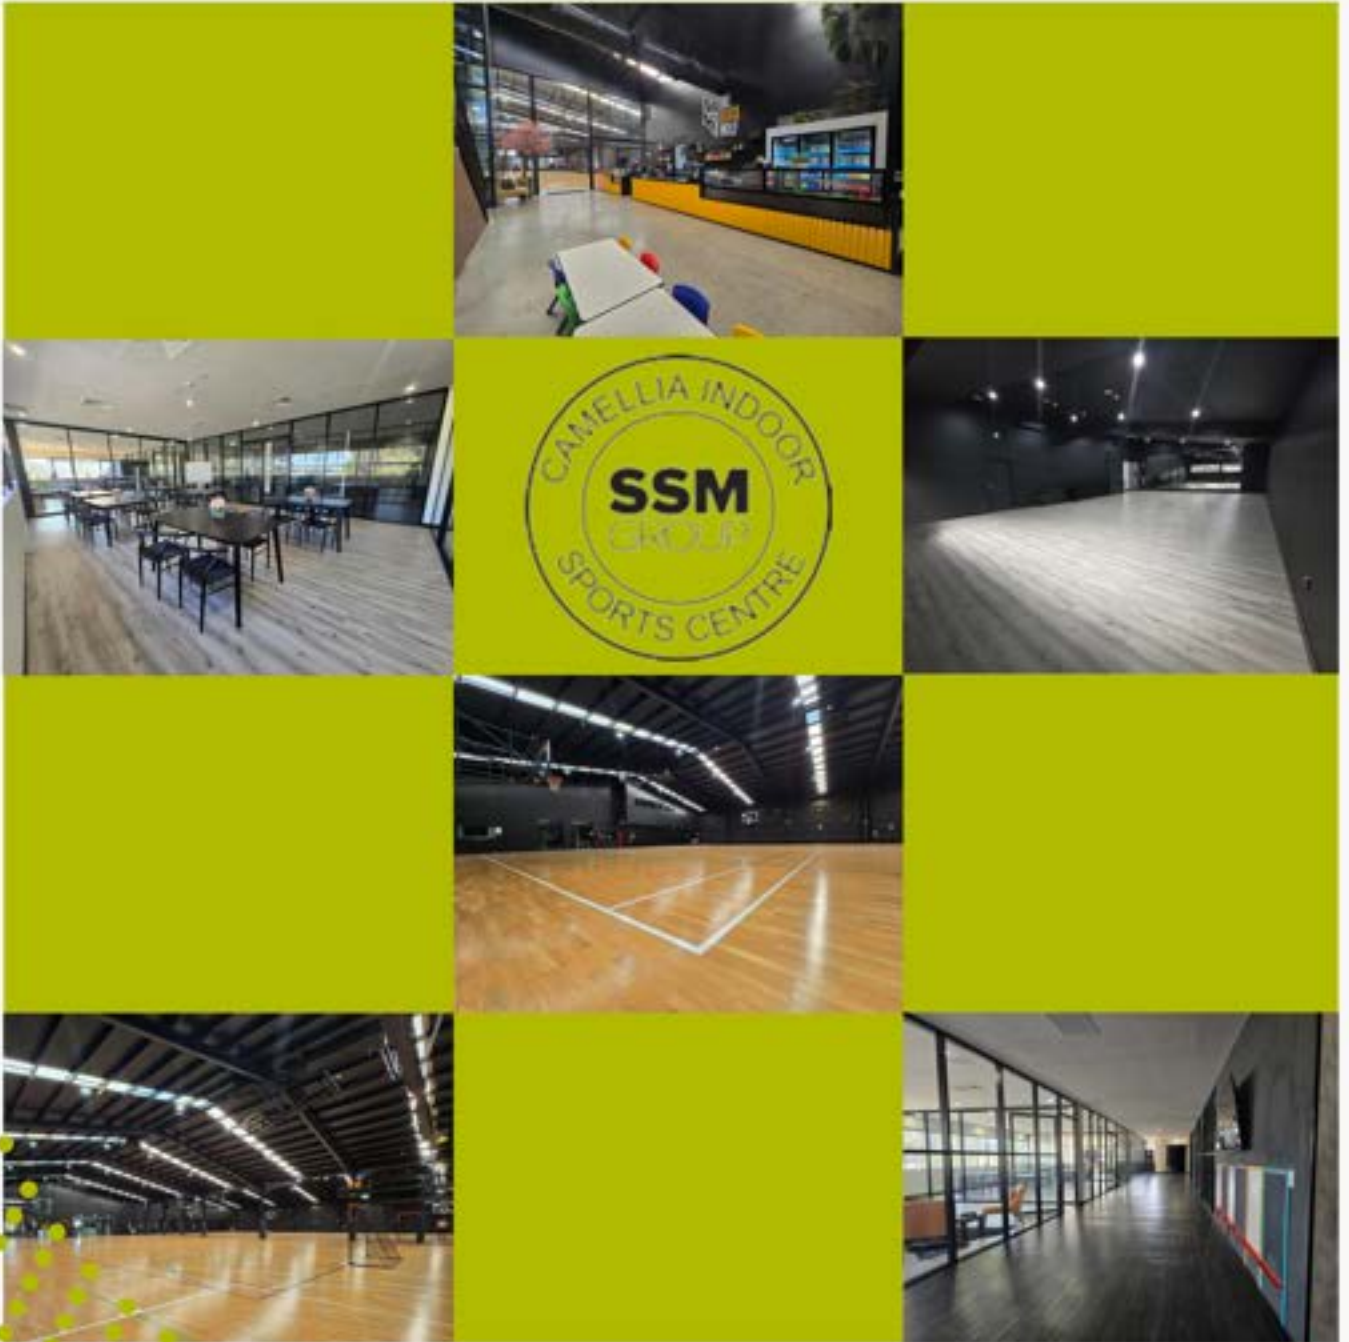

CONTACT US:

1300 855 679

www.camelliaindoor.com.au

**9 Grand Avenue
CAMELLIA NSW 2142**

**Thank
You**